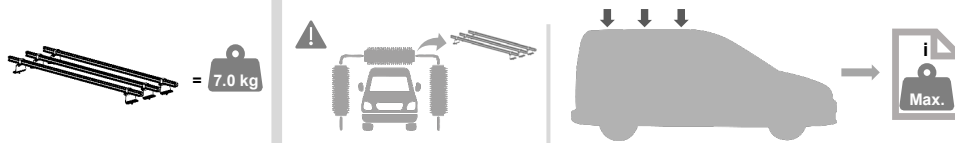

Roof bar kit Caddy 20-, 3 bars

RR570033001

a

64969 (Left)
64970 (Right)

b

c

2

3