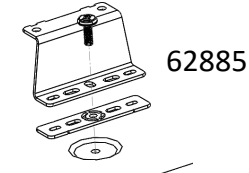

Roof bar kit Caddy 20-, 3 bars

RR570033001

a

64969 (Left)
64970 (Right)

b

c

2

3