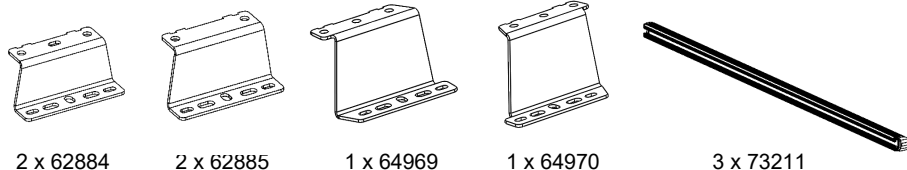

Roof bar kit Caddy 20-, 3 bars

RR570033001

a

64969 (Left)
64970 (Right)

b

c

2

3