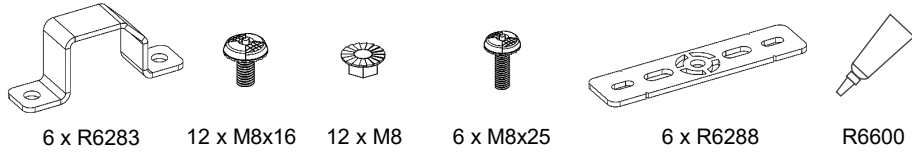

Roof bar kit Caddy 20-, 3 bars

RR570033001

a

64969 (Left)
64970 (Right)

b

c

2

3